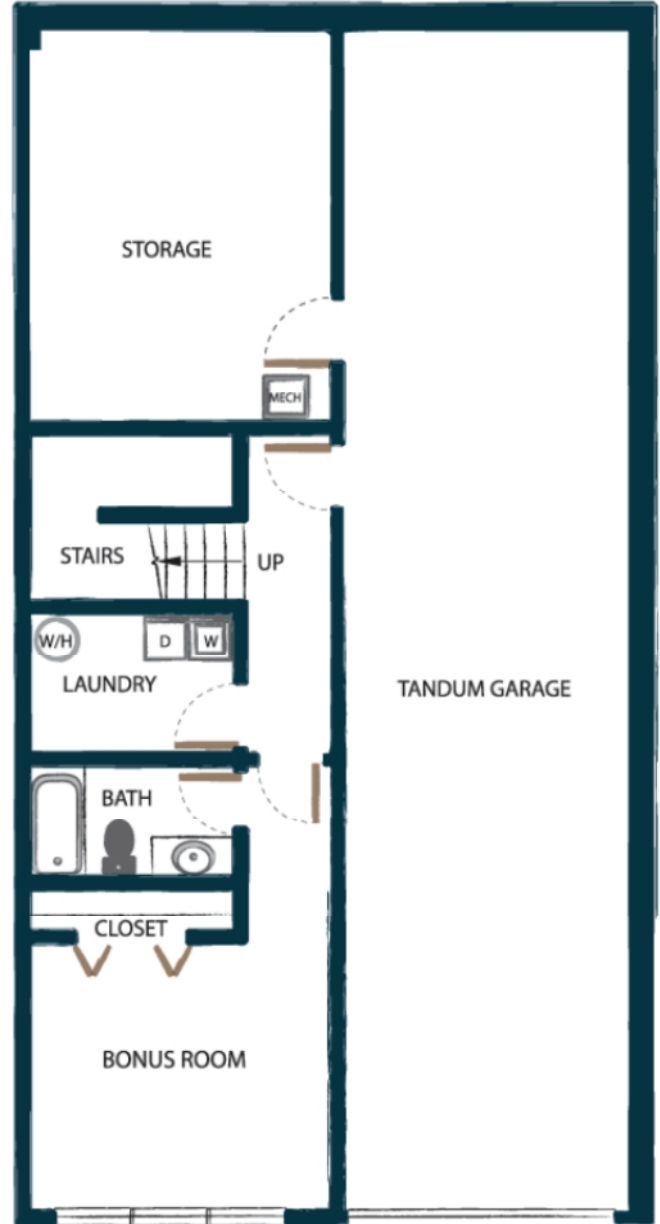

Sun River Mesa
CONDOMINIUMS

UNIT E: Upper

1,823 square feet (2,116 w/ bonus room)

1,358 Sq. Ft.

BULLHEAD LAUGHLIN
REALTY
Committed To Your Success

(928) 704-6700 - (877) 704-6700
www.SunRiverMesaCondos.com

Sun River Mesa

CONDOMINIUMS

UNIT E: Lower

1,823 square feet (2,116 w/ bonus room)

Lower Plan

465 Sq. Ft. (Excluding Garage)

Optional Lower Plan

758 Sq. Ft. (Excluding Garage)