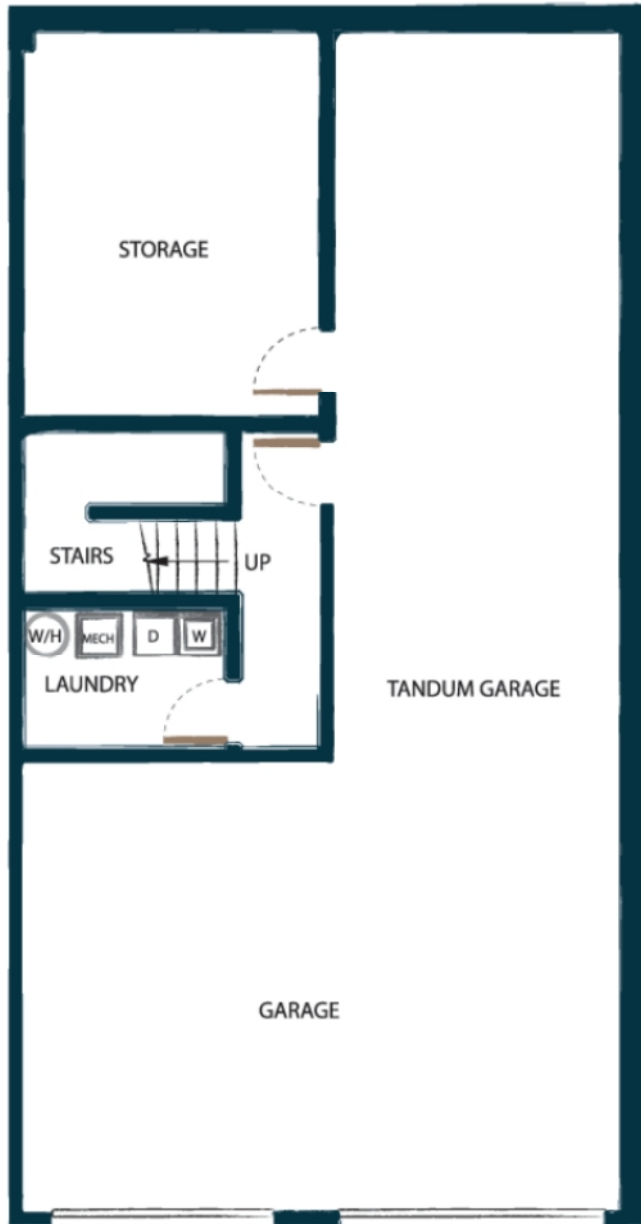

Sun River Mesa
CONDOMINIUMS

UNIT E: Upper

1,823 square feet (2,116 w/ bonus room)

1,358 Sq. Ft.

BULLHEAD LAUGHLIN
REALTY
Committed To Your Success

(928) 704-6700 - (877) 704-6700
www.SunRiverMesaCondos.com

Sun River Mesa

CONDOMINIUMS

UNIT E: Lower

1,823 square feet (2,116 w/ bonus room)

Lower Plan

465 Sq. Ft. (Excluding Garage)

Optional Lower Plan

758 Sq. Ft. (Excluding Garage)